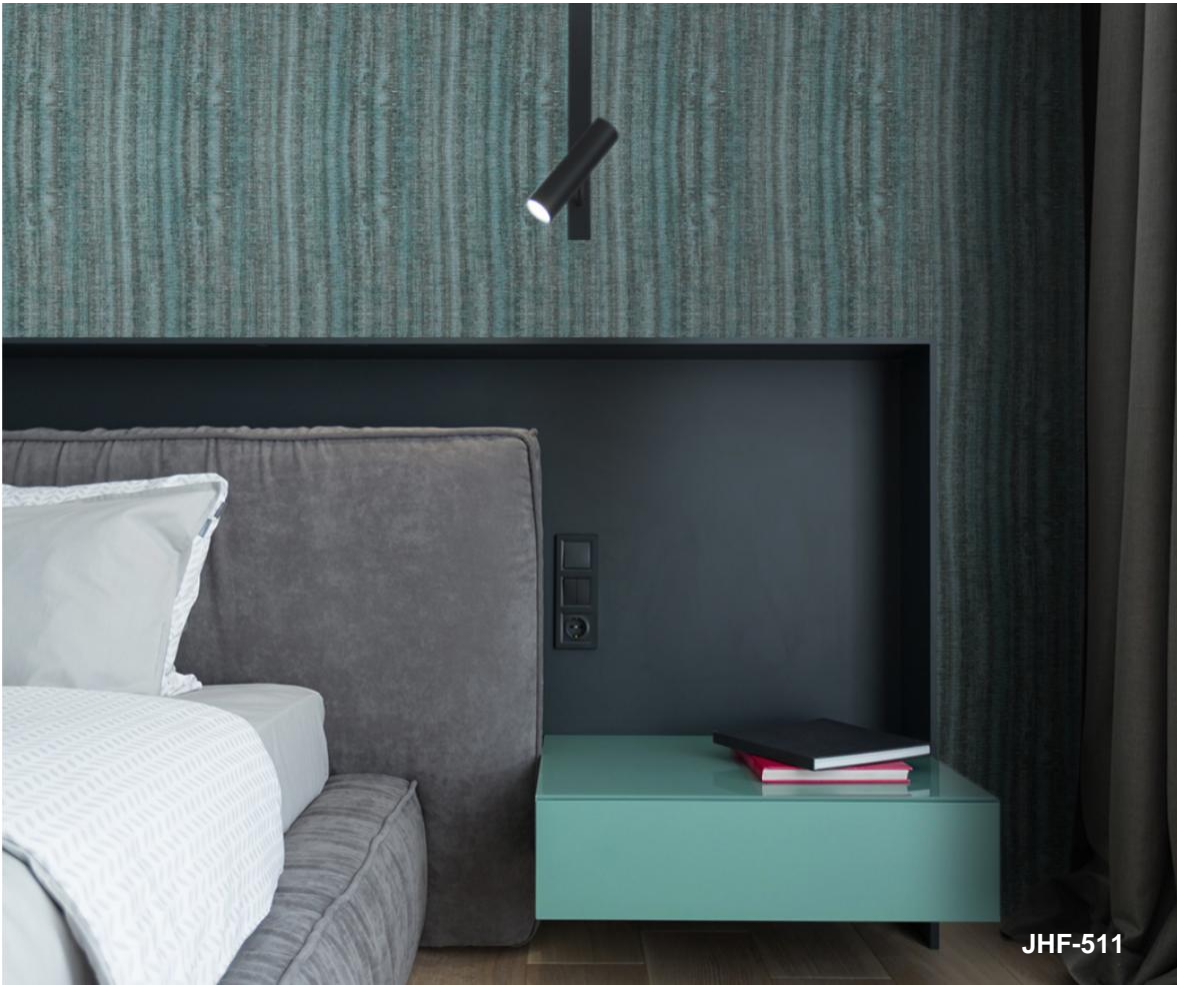

JHF-512

JHF-511

JHF-512

JHF-513

JHF-514

Total weight (Avg) : 15oz/ly/(339g/m2)
Backing: Scrim
Width: 52/54" (132/137 cm)
Installation: Reverse hang/Random match

JHF-519

JHF-515